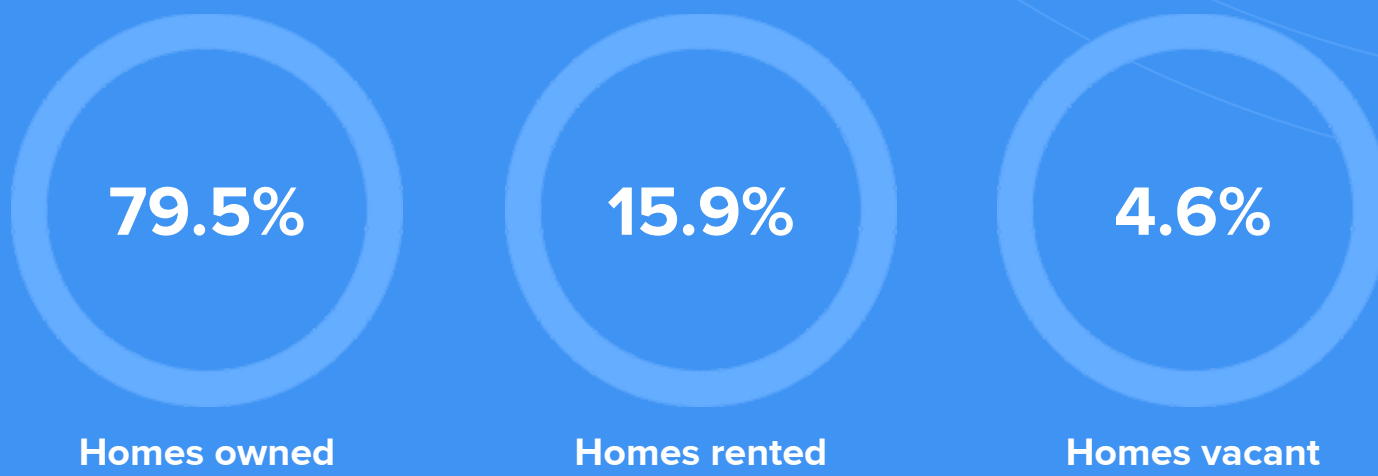

Weather

Condition

63°F average temperature

24 years

Median home age

\$434,410

Median home price

-7.11%

Median home age

7.35%

Annual property tax

COMMUNITY

Religious diversity

- 62.8% Other
- 30.3% Catholic
- 3.3% Other Christian
- 2% Jewish
- 1.7% Mormon

Crime rate
(per 100,000)

4