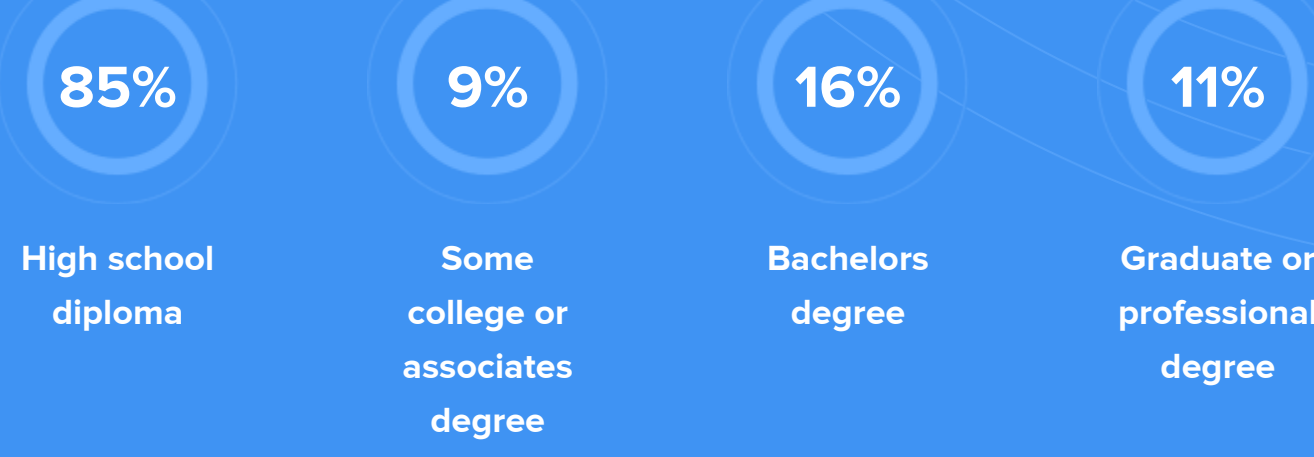

Average age

38

Political majority

Democrat

LOCALE

Unemployment

Education

Student teacher ratio **1:20**

Occupation

- 12.7% Management, business, Art & Sciences
- 28.4% Sales & Office Occupations
- 13% Service Occupation
- 9.6% Production, transportation & Material Moving
- 11.5% Natural Resources, Construction & Maintenance