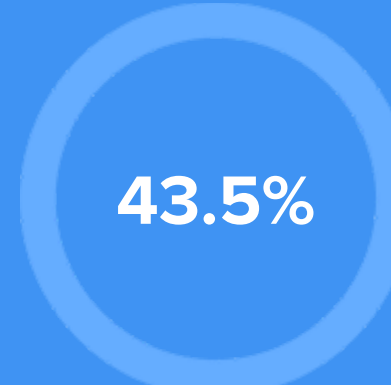

NEW MILFORD, CT

[Click to view full report.](#)

CITY INFO

Population: **6,921**

Male **49%**

Female **51%**

Married **51%**

Single **49%**

City rating

This rating is a weighted average of commute time, crime rate, population, median salary, and more.

Overall value

This score adds annual household income and cost of living to the city rating.

Density (Population per mile²)

Compared to New York, New Milford has a very low population density. New Milford is perfect for those who like a quiet city.

2,040
NEW MILFORD

27,441
NEW YORK

RESIDENCE

Air quality

Weather

Condition

49°F average temperature

39 years
Median home age

$233,840
Median home price

-5.46%
Median home age

17.36%
Annual property tax

COMMUNITY

Religious diversity

- **53.3%** Other
- **33.6%** Catholic
- **8.9%** Other Christian
- **2.2%** Episcopalian
- **2%** Methodist

Crime rate
(per 100,000)

1

Average age

39

Political majority

Democrat

LOCALE

Unemployment

Education

Student teacher ratio **1:17**

Occupation

- **12.9%** Management, business, Art & Sciences
- **25.1%** Sales & Office Occupations
- **17.8%** Service Occupation
- **16.3%** Production, transportation & Material Moving
- **11.8%** Natural Resources, Construction & Maintenance

TRANSIT

Average commute time Daily breakdown: by transport type