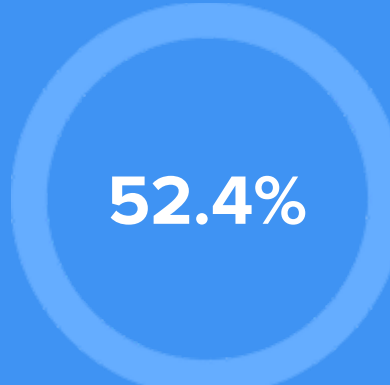

NEW MILFORD, CT

[Click to view full report.](#)

CITY INFO

Population: **6,921**

Male **49%**

Female **51%**

Married **51%**

Single **49%**

City rating

This rating is a weighted average of commute time, crime rate, population, median salary, and more.

Overall value

This score adds annual household income and cost of living to the city rating.

Density (Population per mile²)

Compared to New York, New Milford has a very low population density. New Milford is perfect for those who like a quiet city.

2,040
NEW MILFORD

27,441
NEW YORK

RESIDENCE

Air quality

Weather

Condition

49°F average temperature

39 years
Median home age

$233,840
Median home price

-5.46%
Median home age

17.36%
Annual property tax

COMMUNITY

Religious diversity

- **53.3%** Other
- **33.6%** Catholic
- **8.9%** Other Christian
- **2.2%** Episcopalian
- **2%** Methodist

Crime rate
(per 100,000)

1

Average age

39

Political majority

Democrat

LOCALE

Unemployment

Education

Student teacher ratio **1:17**

Occupation

- **12.9%** Management, business, Art & Sciences
- **25.1%** Sales & Office Occupations
- **17.8%** Service Occupation
- **16.3%** Production, transportation & Material Moving
- **11.8%** Natural Resources, Construction & Maintenance

TRANSIT

Average commute time Daily breakdown: by transport type