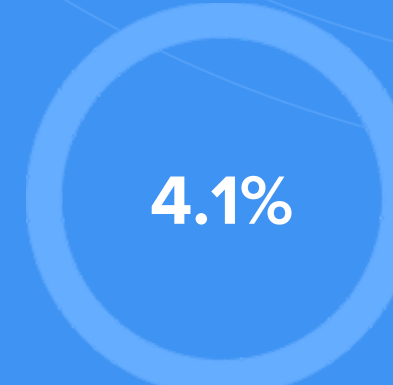

Weather

Condition

49°F average temperature

39 years
Median home age

\$233,840
Median home price

-5.46%
Median home age

17.36%
Annual property tax

COMMUNITY